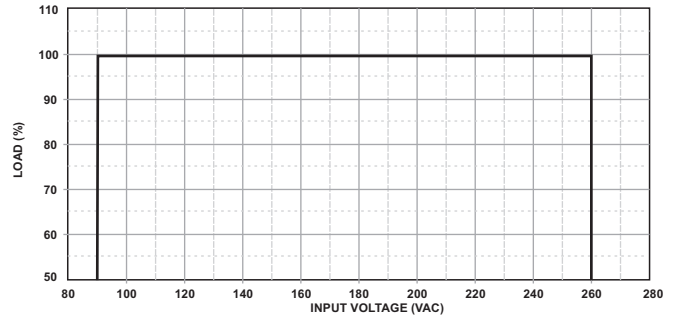

MPU101 series

V1.0

100W External Medical Grade Power Supply

SPECIFICATION NOTE :

1. Output can provide up to peak load when the power supply starts up. Continuous staying in more than rated load is not allowed.
2. At factory, in 60% rated load condition, each output is checked to be within voltage accuracy.
3. Line regulation is defined by changing $\pm 10\%$ of input voltage from nominal line at rated load.
4. Load regulation is defined by changing $\pm 40\%$ of measured output load from 60% rated load.
5. Ripple & noise is measured by using 20MHz bandwidth limited oscilloscope and terminated each output with a 0.47uF capacitor at rated load and nominal line.
6. Hold up time is measured from the end of the last charging pulse to the time which the main output drops down to low limit of main output at rated load and nominal line.
7. Efficiency is measured at rated load, and nominal line.

(FIG.1) INPUT VOLTAGE DERATING CURVE